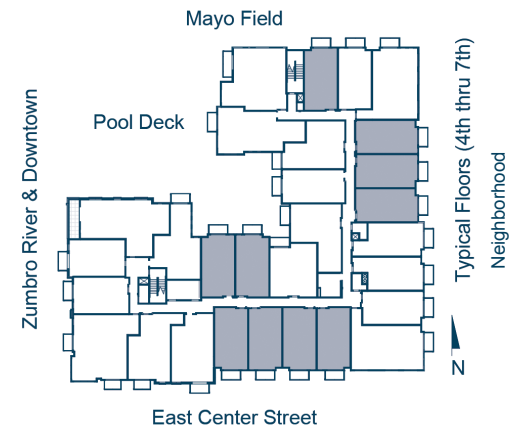

UNIT TYPE: A-1

FLOORS: 1

BEDROOMS: 1

BATH: 1

UNIT INTERIOR: 603 SQ FT

OUTDOOR LIVING SPACE: 53 SQ FT

RIVERWALK APARTMENTS 449 East Center St, Rochester, MN 55904 SCHEDULE AN APPOINTMENT 507.401.8088

Floor plans are approximate sq. footage.