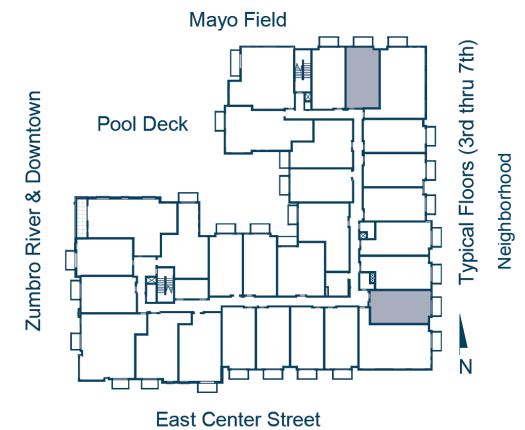

UNIT TYPE: A-3

FLOORS: 1

BEDROOMS: 1

BATH: 1

UNIT INTERIOR: 596 SQ FT

OUTDOOR LIVING SPACE: 53 SQ FT

RIVERWALK APARTMENTS 449 East Center St, Rochester, MN 55904 SCHEDULE AN APPOINTMENT 507.401.8088

Floor plans are approximate sq. footage.