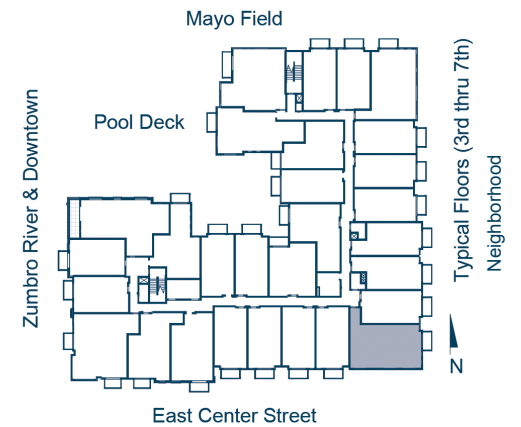

UNIT TYPE: B-1A

FLOORS: 1

BEDROOMS: 1

BATH: 1

UNIT INTERIOR: 997 SQ FT

OUTDOOR LIVING SPACE: 53 SQ FT

RIVERWALK APARTMENTS 449 East Center St, Rochester, MN 55904 SCHEDULE AN APPOINTMENT 507.401.8088

Floor plans are approximate sq. footage.