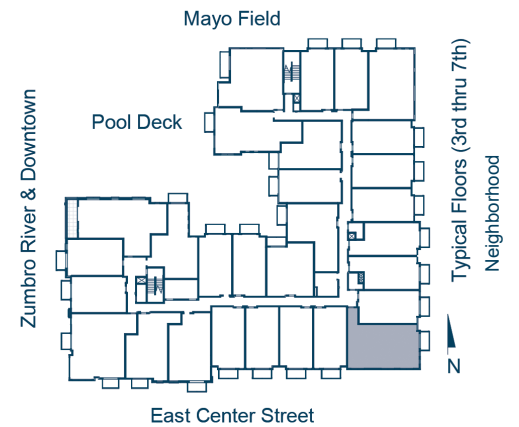

UNIT TYPE: B-1B

FLOORS: 1

BEDROOMS: 2

BATH: 1

UNIT INTERIOR: 997 SQ FT

OUTDOOR LIVING SPACE: 53 SQ FT

RIVERWALK APARTMENTS 449 East Center St, Rochester, MN 55904 SCHEDULE AN APPOINTMENT 507.401.8088

Floor plans are approximate sq. footage.