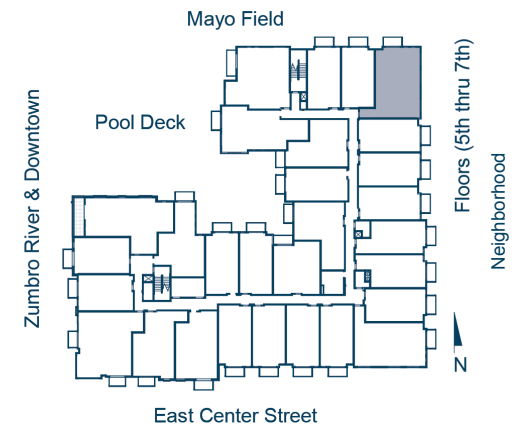

UNIT TYPE: B-2A

FLOORS: 1

BEDROOMS: 1

BATH: 1

UNIT INTERIOR: 994 SQ FT

OUTDOOR LIVING SPACE: 53 SQ FT

RIVERWALK APARTMENTS 449 East Center St, Rochester, MN 55904 SCHEDULE AN APPOINTMENT 507.401.8088

Floor plans are approximate sq. footage.