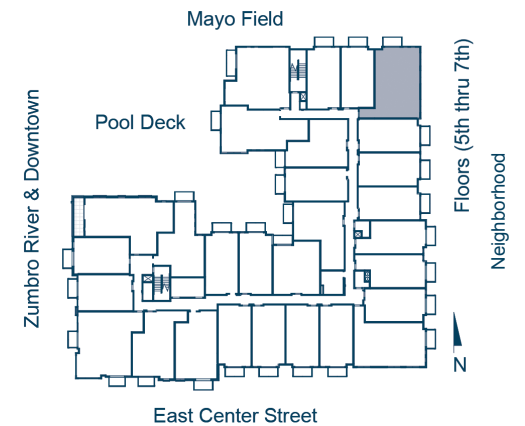

UNIT TYPE: B-2B

FLOORS: 1

BEDROOMS: 2

BATH: 1

UNIT INTERIOR: 994 SQ FT

OUTDOOR LIVING SPACE: 53 SQ FT

RIVERWALK APARTMENTS 449 East Center St, Rochester, MN 55904 SCHEDULE AN APPOINTMENT 507.401.8088

Floor plans are approximate sq. footage.