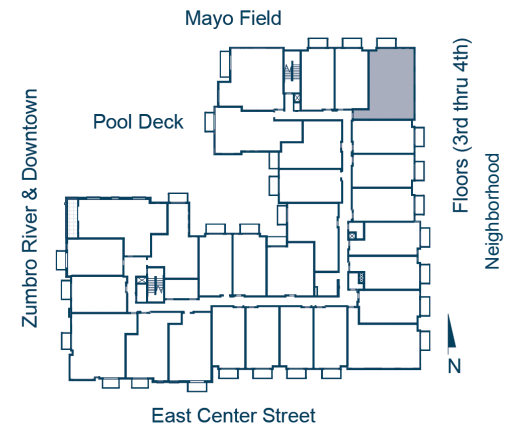

UNIT TYPE: B-3A

FLOORS: 1

BEDROOMS: 1

BATH: 1

UNIT INTERIOR: 994 SQ FT

OUTDOOR LIVING SPACE: 53 SQ FT

RIVERWALK APARTMENTS 449 East Center St, Rochester, MN 55904 SCHEDULE AN APPOINTMENT 507.401.8088

Floor plans are approximate sq. footage.