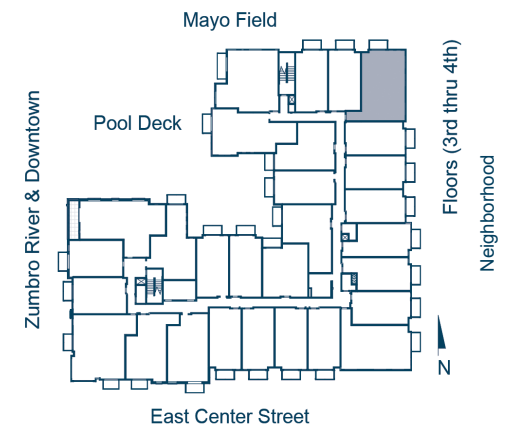

UNIT TYPE: B-3B

FLOORS: 1

BEDROOMS: 2

BATH: 1

UNIT INTERIOR: 994 SQ FT

OUTDOOR LIVING SPACE: 53 SQ FT

RIVERWALK APARTMENTS 449 East Center St, Rochester, MN 55904 SCHEDULE AN APPOINTMENT 507.401.8088

Floor plans are approximate sq. footage.