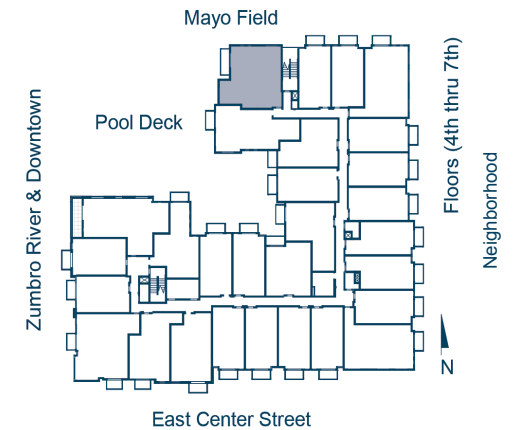

UNIT TYPE: C-1

FLOORS: 1

BEDROOMS: 2

BATH: 2

UNIT INTERIOR: 1,042 SQ FT

OUTDOOR LIVING SPACE: 70 SQ FT

RIVERWALK APARTMENTS 449 East Center St, Rochester, MN 55904 SCHEDULE AN APPOINTMENT 507.401.8088

Floor plans are approximate sq. footage.