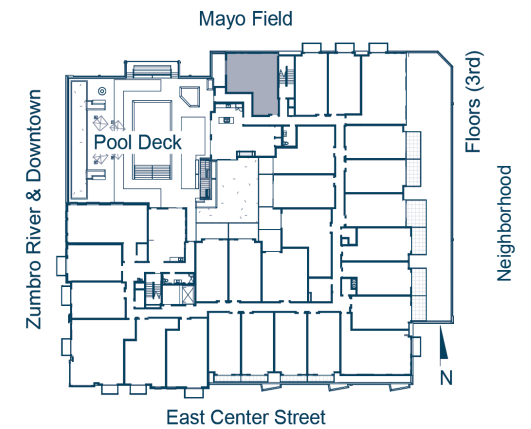

UNIT TYPE: C-2

FLOORS: 1

BEDROOMS: 1

BATH: 1

UNIT INTERIOR: 782 SQ FT

OUTDOOR LIVING SPACE: 128 SQ FT

RIVERWALK APARTMENTS 449 East Center St, Rochester, MN 55904 SCHEDULE AN APPOINTMENT 507.401.8088

Floor plans are approximate sq. footage.