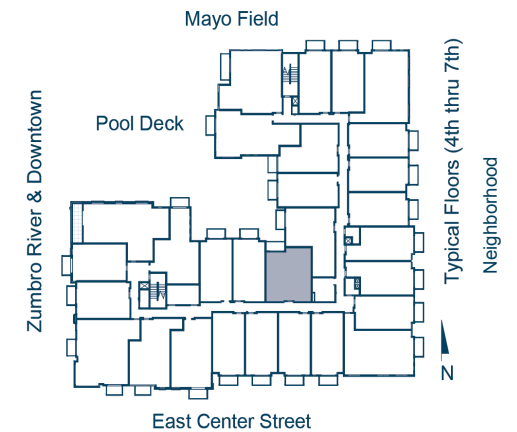

UNIT TYPE: H

FLOORS: 1

BEDROOMS: 1

BATH: 1

UNIT INTERIOR: 710 SQ FT

OUTDOOR LIVING SPACE: 50 SQ FT

RIVERWALK APARTMENTS 449 East Center St, Rochester, MN 55904 SCHEDULE AN APPOINTMENT 507.401.8088

Floor plans are approximate sq. footage.