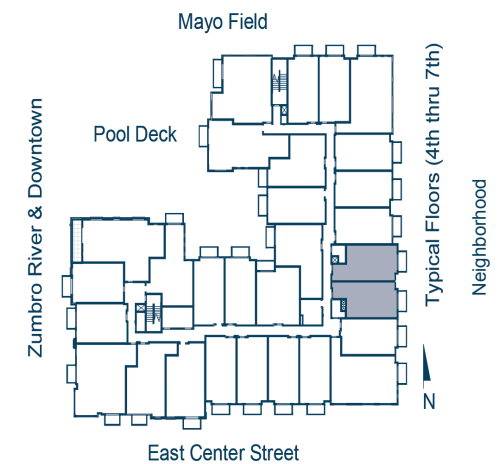

UNIT TYPE: J

FLOORS: 1

BEDROOMS: 1

BATH: 1

UNIT INTERIOR: 614 SQ FT

OUTDOOR LIVING SPACE: 53 SQ FT

RIVERWALK APARTMENTS 449 East Center St, Rochester, MN 55904 SCHEDULE AN APPOINTMENT 507.401.8088

Floor plans are approximate sq. footage.