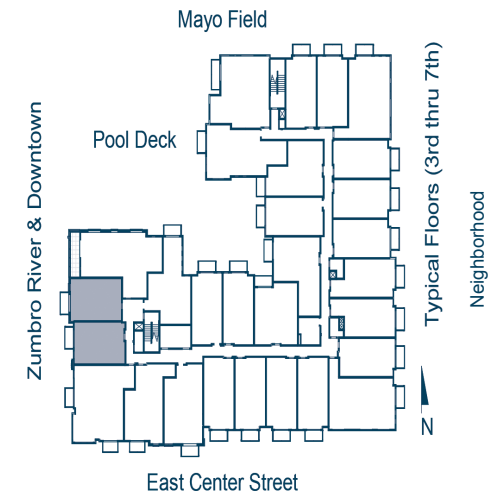

UNIT TYPE: M

FLOORS: 1

BEDROOMS: 1

BATH: 1

UNIT INTERIOR: 605 SQ FT

OUTDOOR LIVING SPACE: 53 SQ FT

RIVERWALK APARTMENTS 449 East Center St, Rochester, MN 55904 SCHEDULE AN APPOINTMENT 507.401.8088

Floor plans are approximate sq. footage.