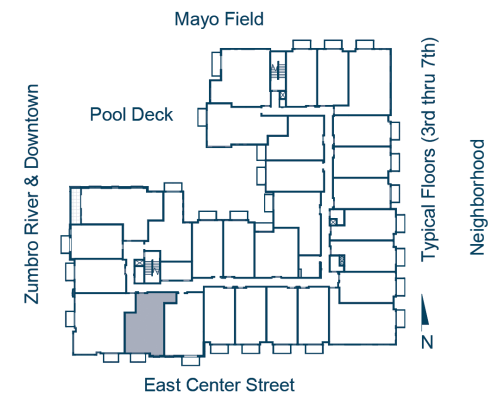

UNIT TYPE: P

FLOORS: 1

BEDROOMS: 1

BATH: 1

UNIT INTERIOR: 800 SQ FT

OUTDOOR LIVING SPACE: 45 SQ FT

RIVERWALK APARTMENTS 449 East Center St, Rochester, MN 55904 SCHEDULE AN APPOINTMENT 507.401.8088

Floor plans are approximate sq. footage.