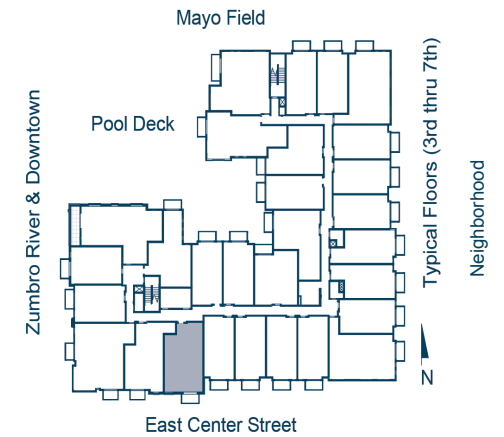

UNIT TYPE: Q

FLOORS: 1

BEDROOMS: 1

BATH: 1

UNIT INTERIOR: 817 SQ FT

OUTDOOR LIVING SPACE: 53 SQ FT

RIVERWALK APARTMENTS 449 East Center St, Rochester, MN 55904 SCHEDULE AN APPOINTMENT 507.401.8088

Floor plans are approximate sq. footage.